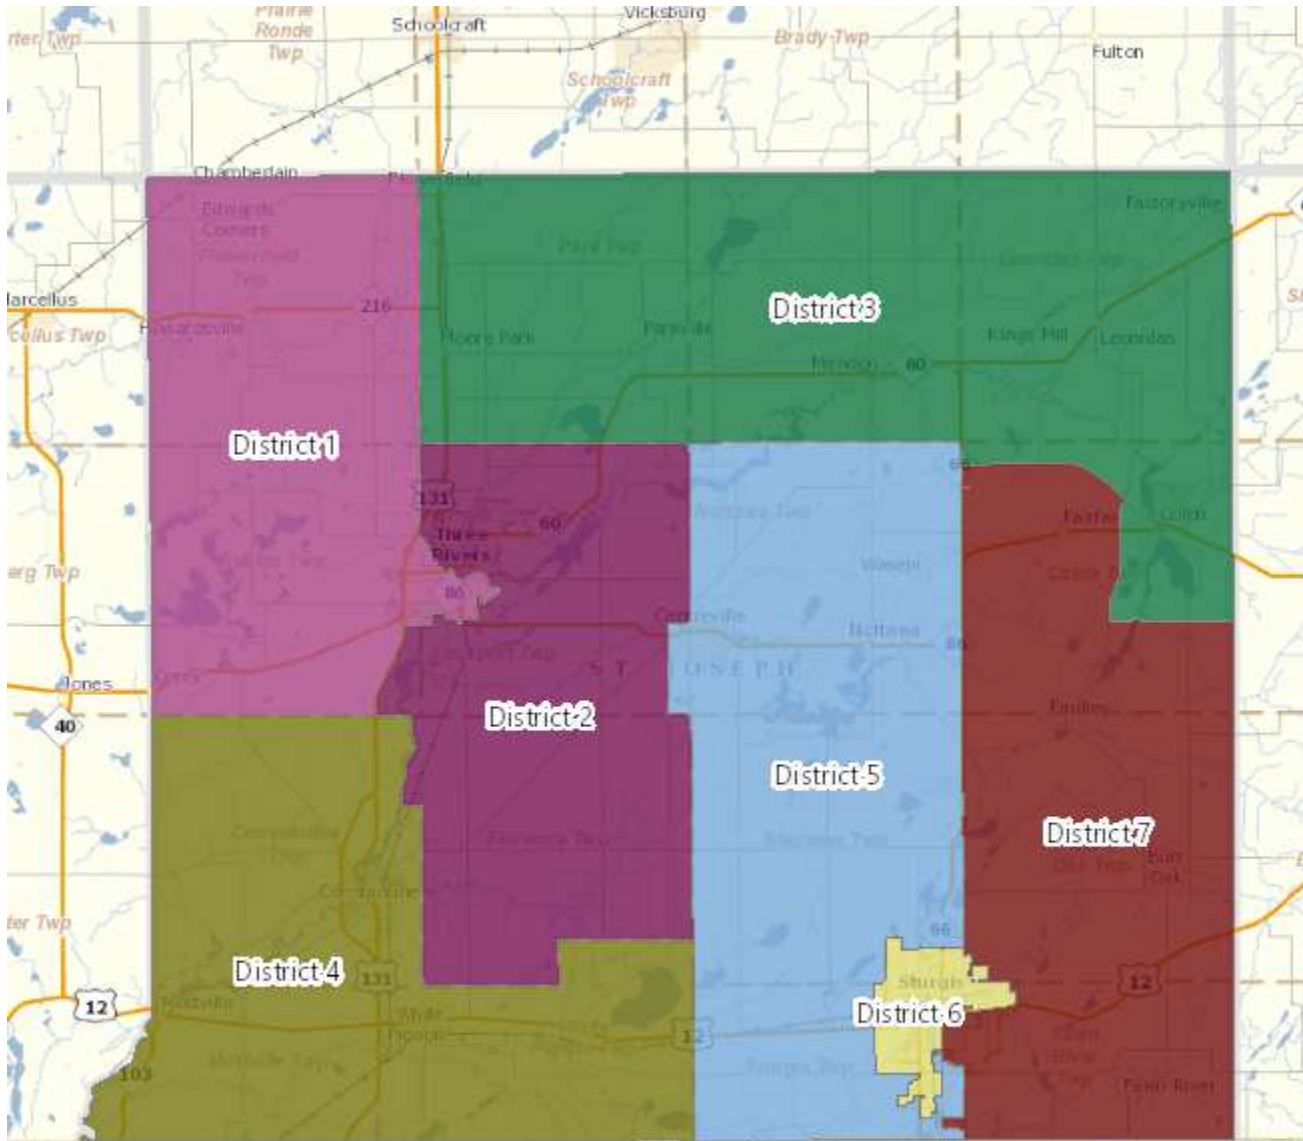

St. Joseph County Reapportionment Plan 2021

Section 3 – Maps

St. Joseph County District Map