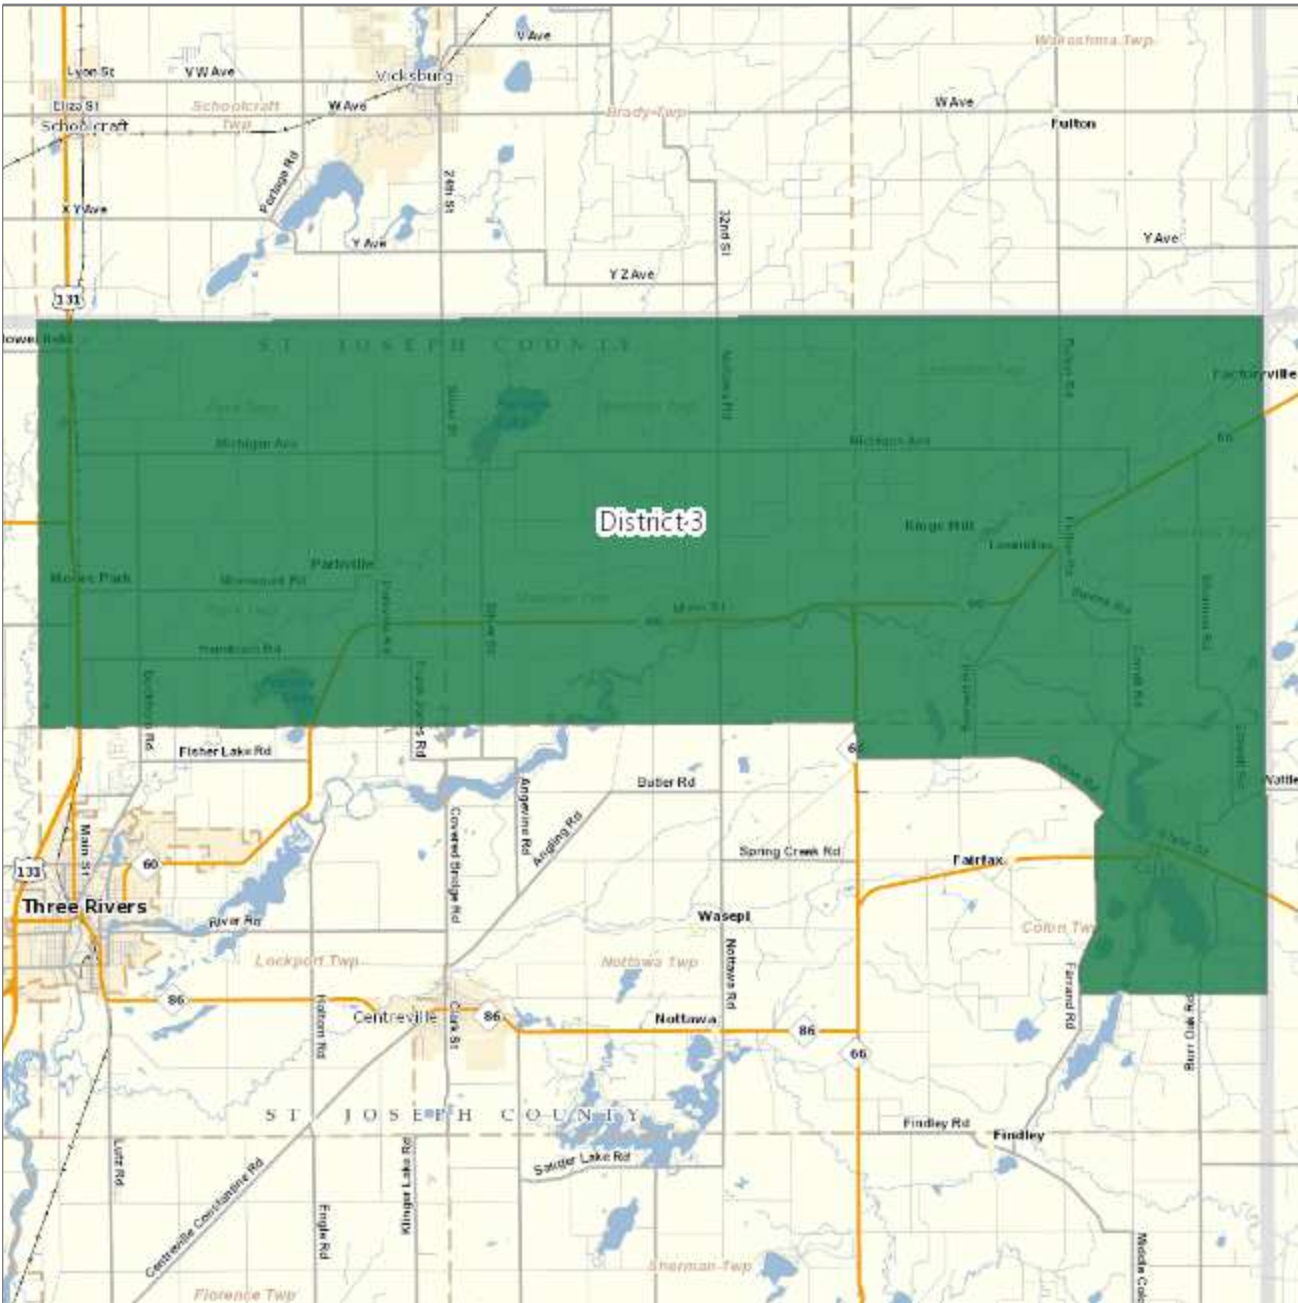

St. Joseph County Reapportionment Plan 2021

District 3 - population 8,306