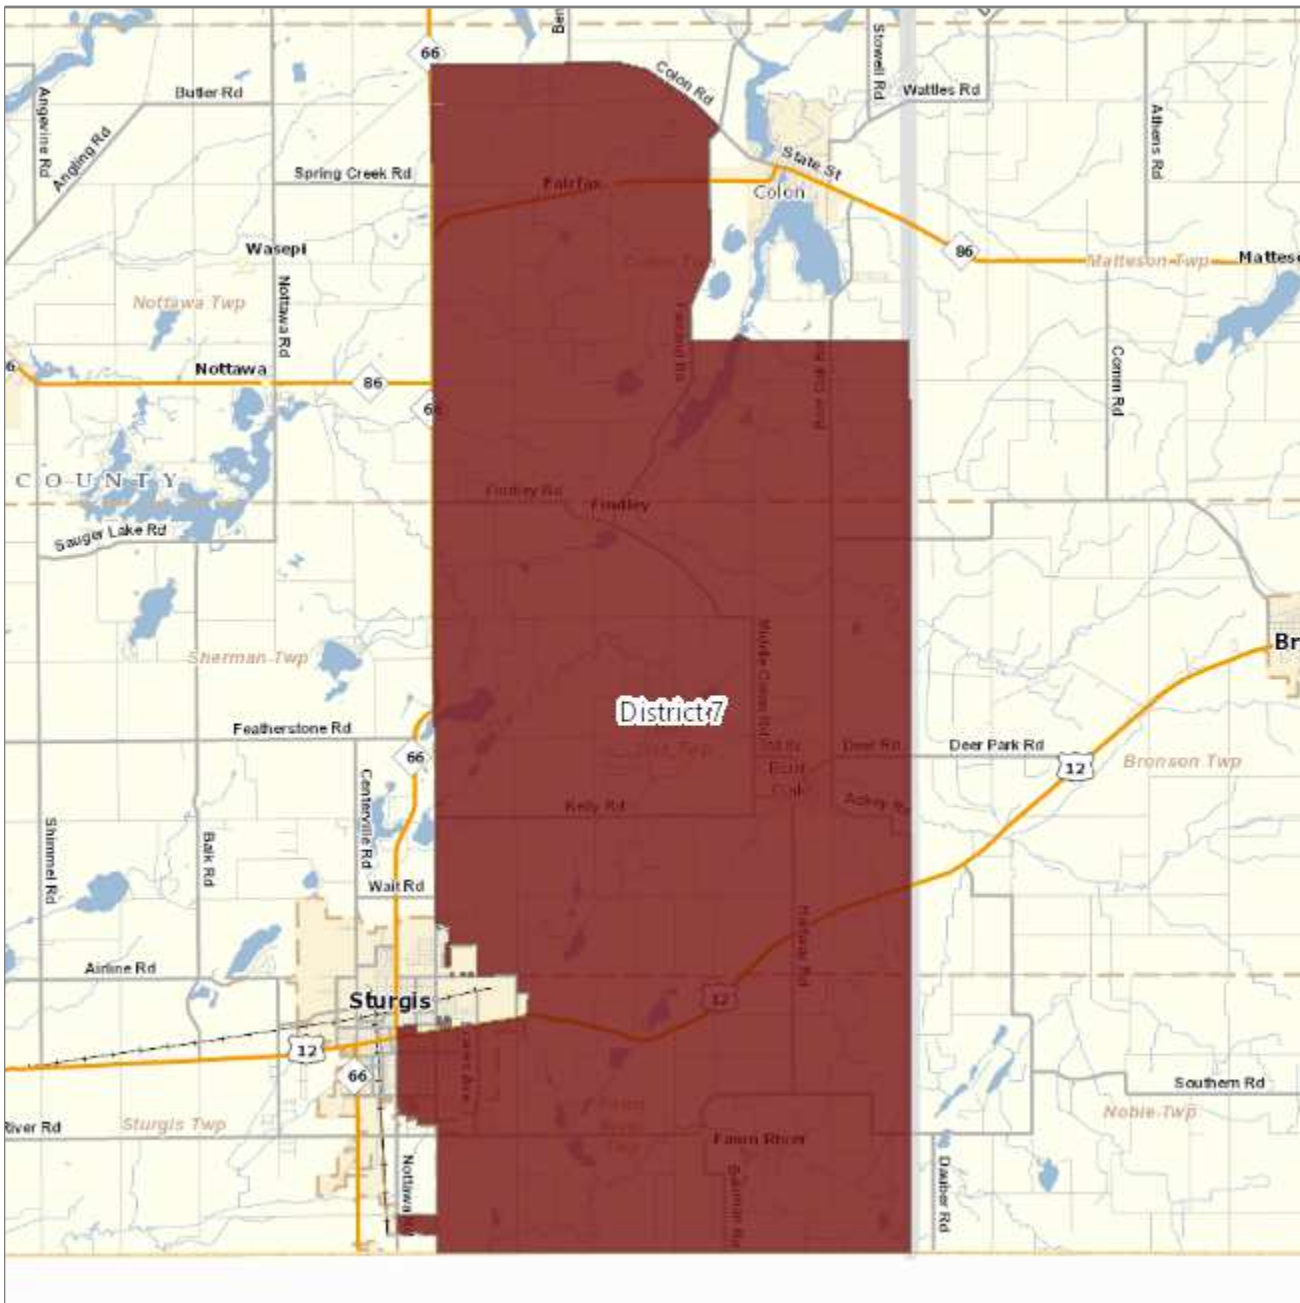

St. Joseph County Reapportionment Plan 2021

District 7 - population 8,469

Total population all districts: 60,939