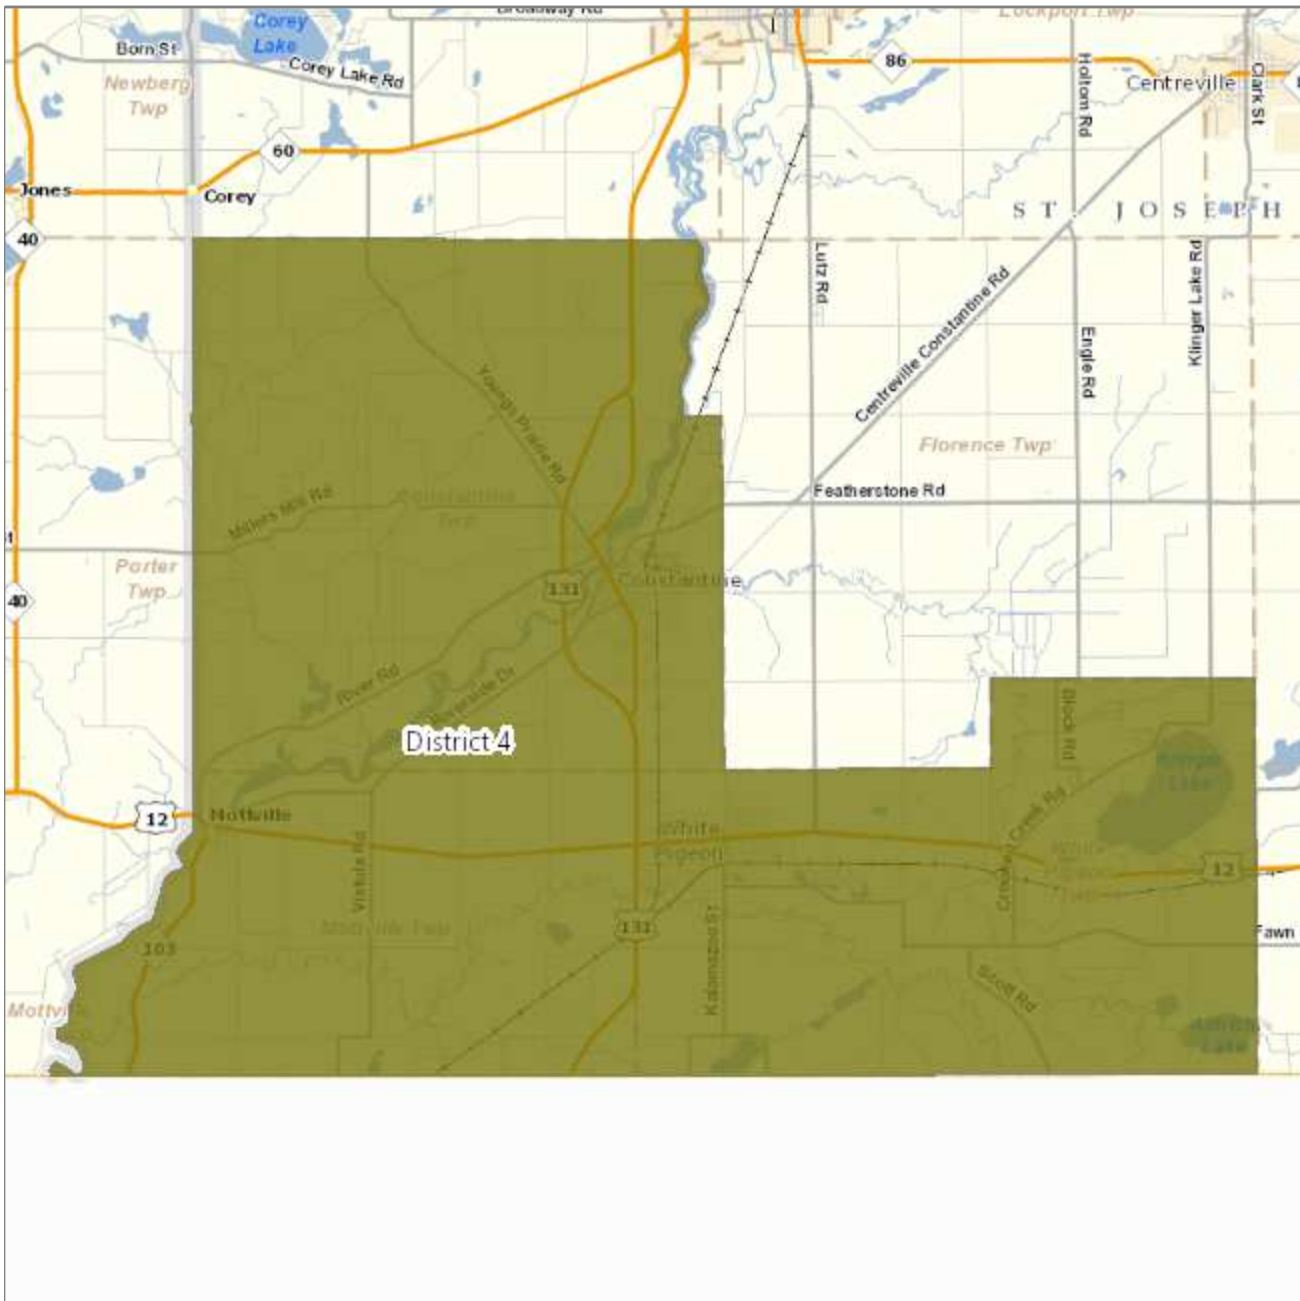

St. Joseph County Reapportionment Plan 2021

District 4 - population 9,243