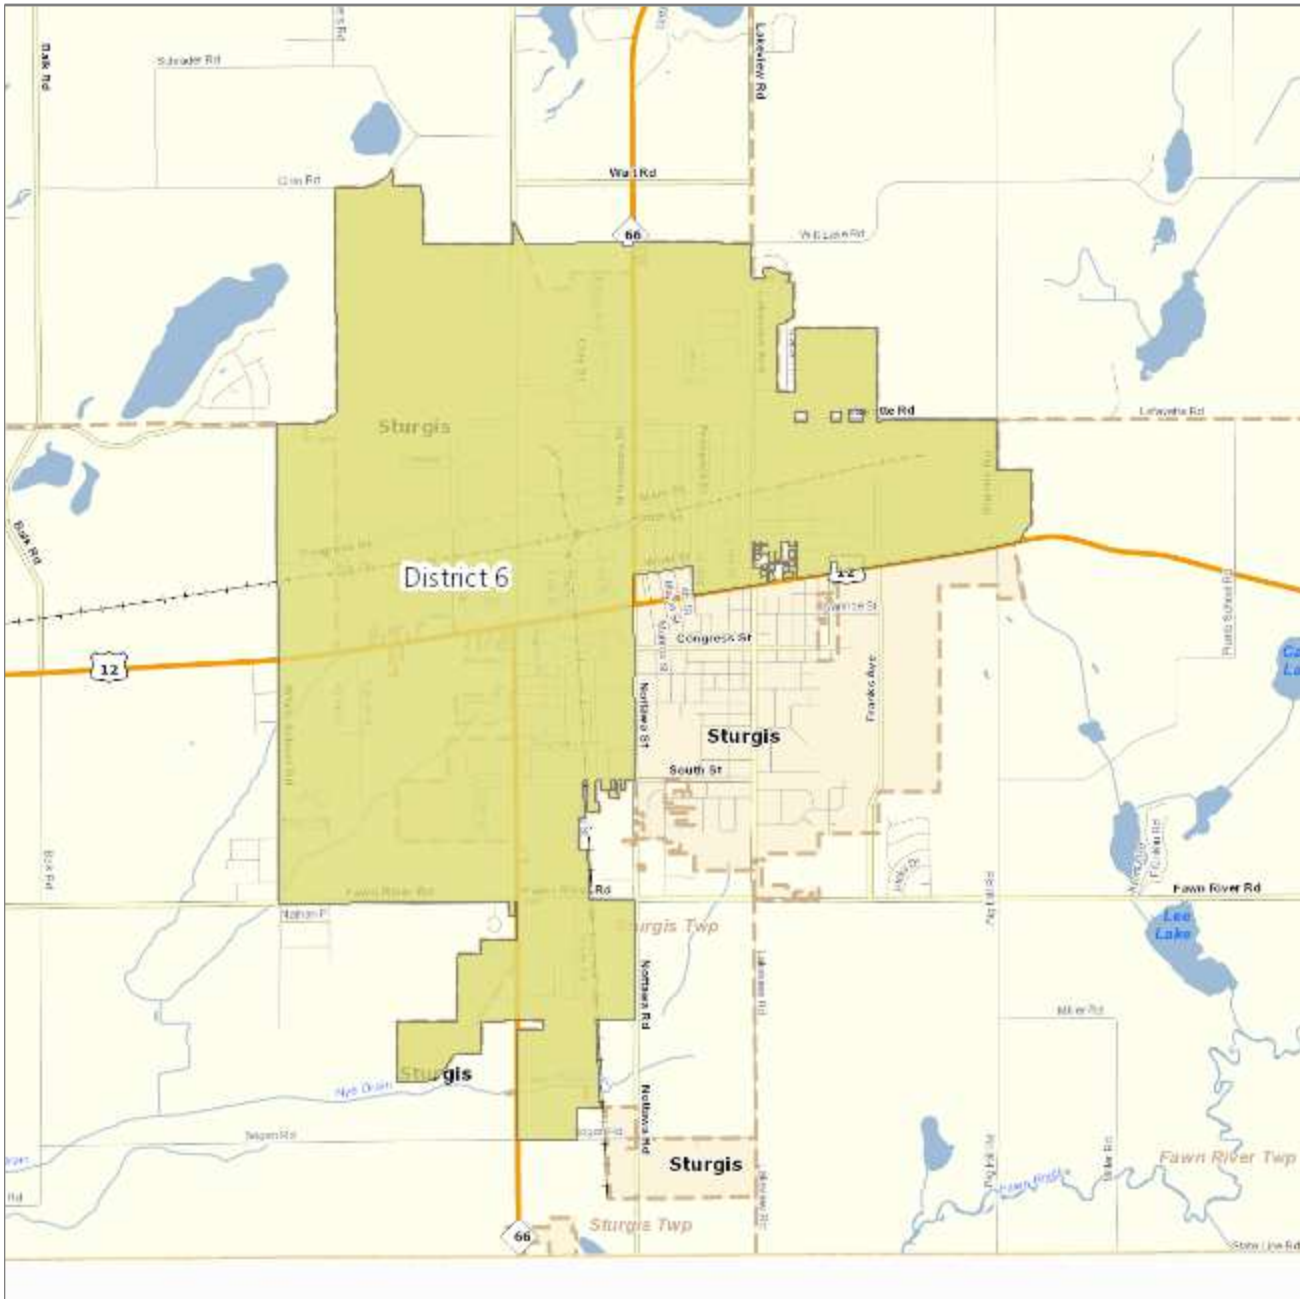

St. Joseph County Reapportionment Plan 2021

District 6 - population 8,432