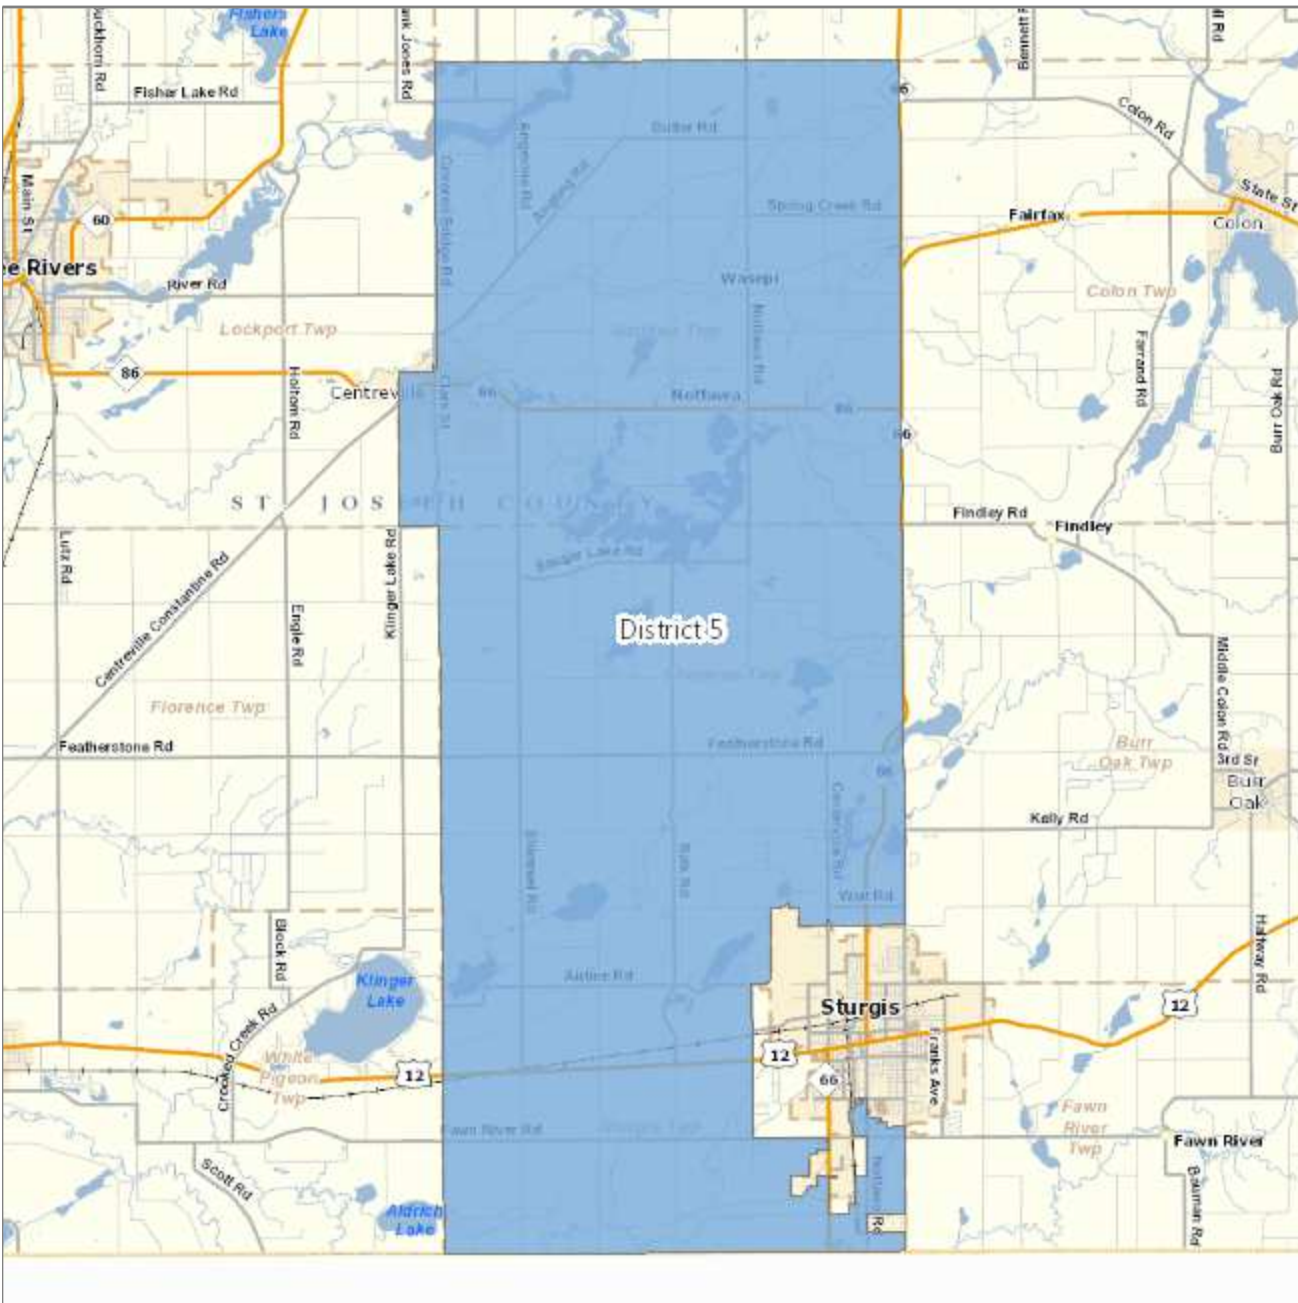

St. Joseph County Reapportionment Plan 2021

District 5 - population 8,736