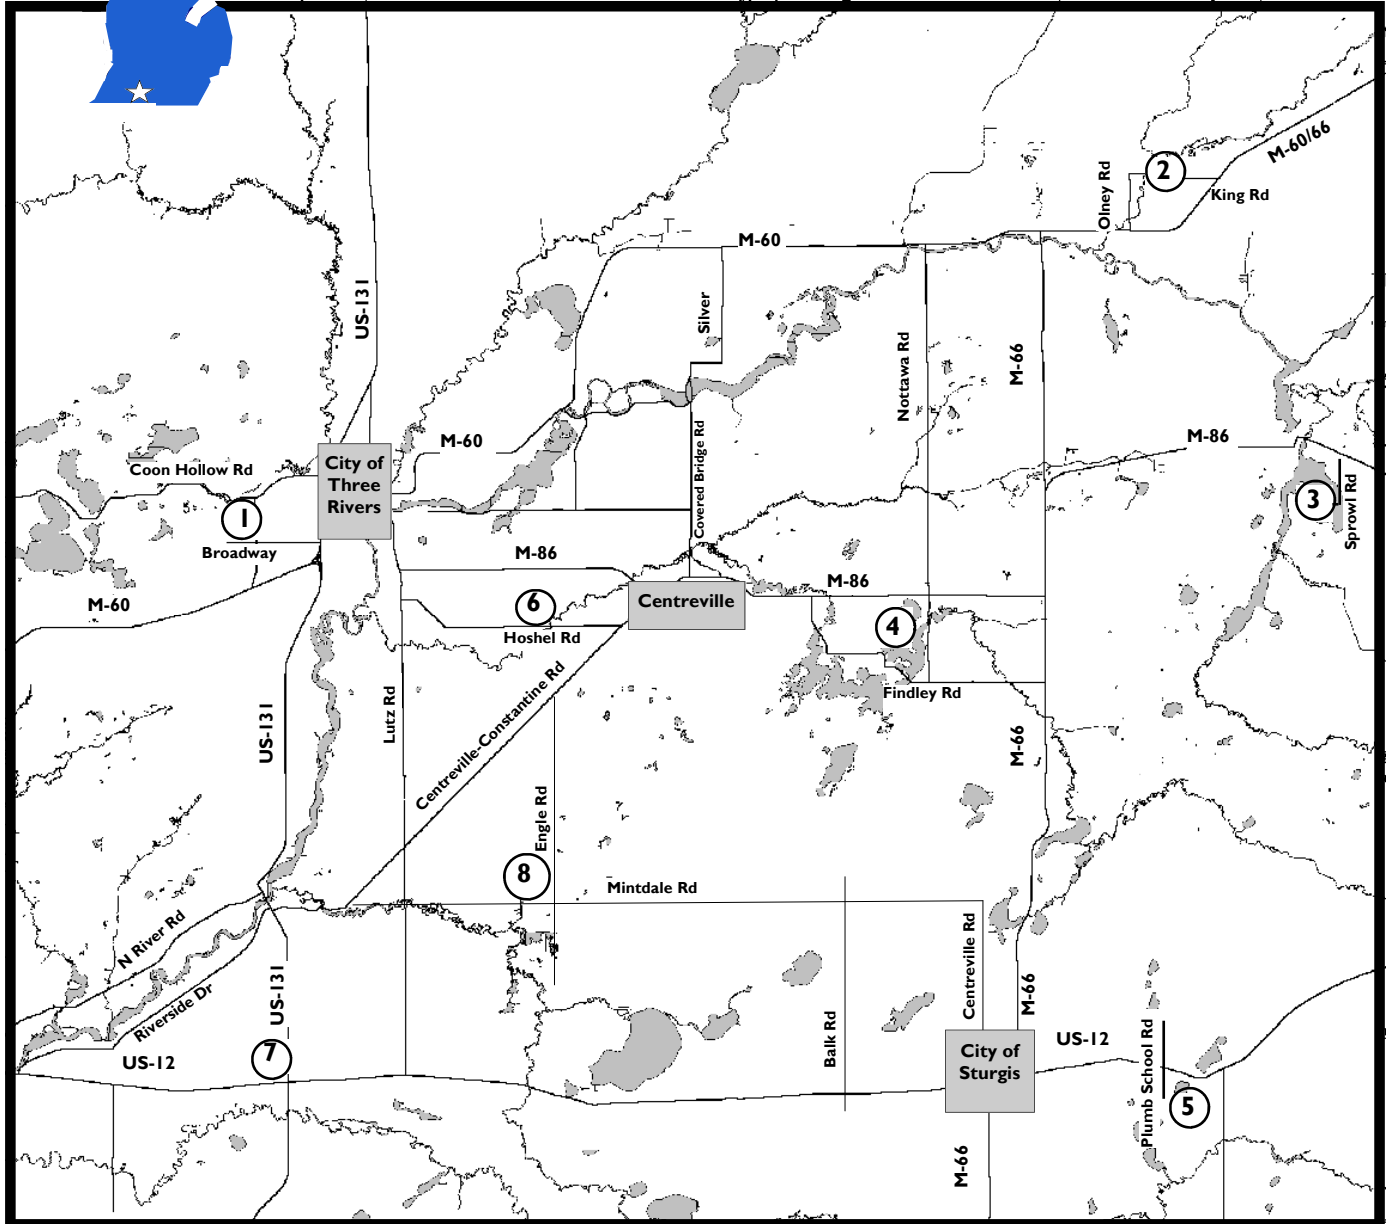

ST. JOSEPH COUNTY PARKS

- 1. Meyer Broadway Park
- 2. Rawson's King Mill Park
- 3. Palmer Lake Beach
(Managed by Colon Township)
- 4. Nottawa Park

- 5. Cade Lake County Park
- 6. Hoshel Canoe Park
- 7. Wabhememe Burial Site
- 8. Timm County Park