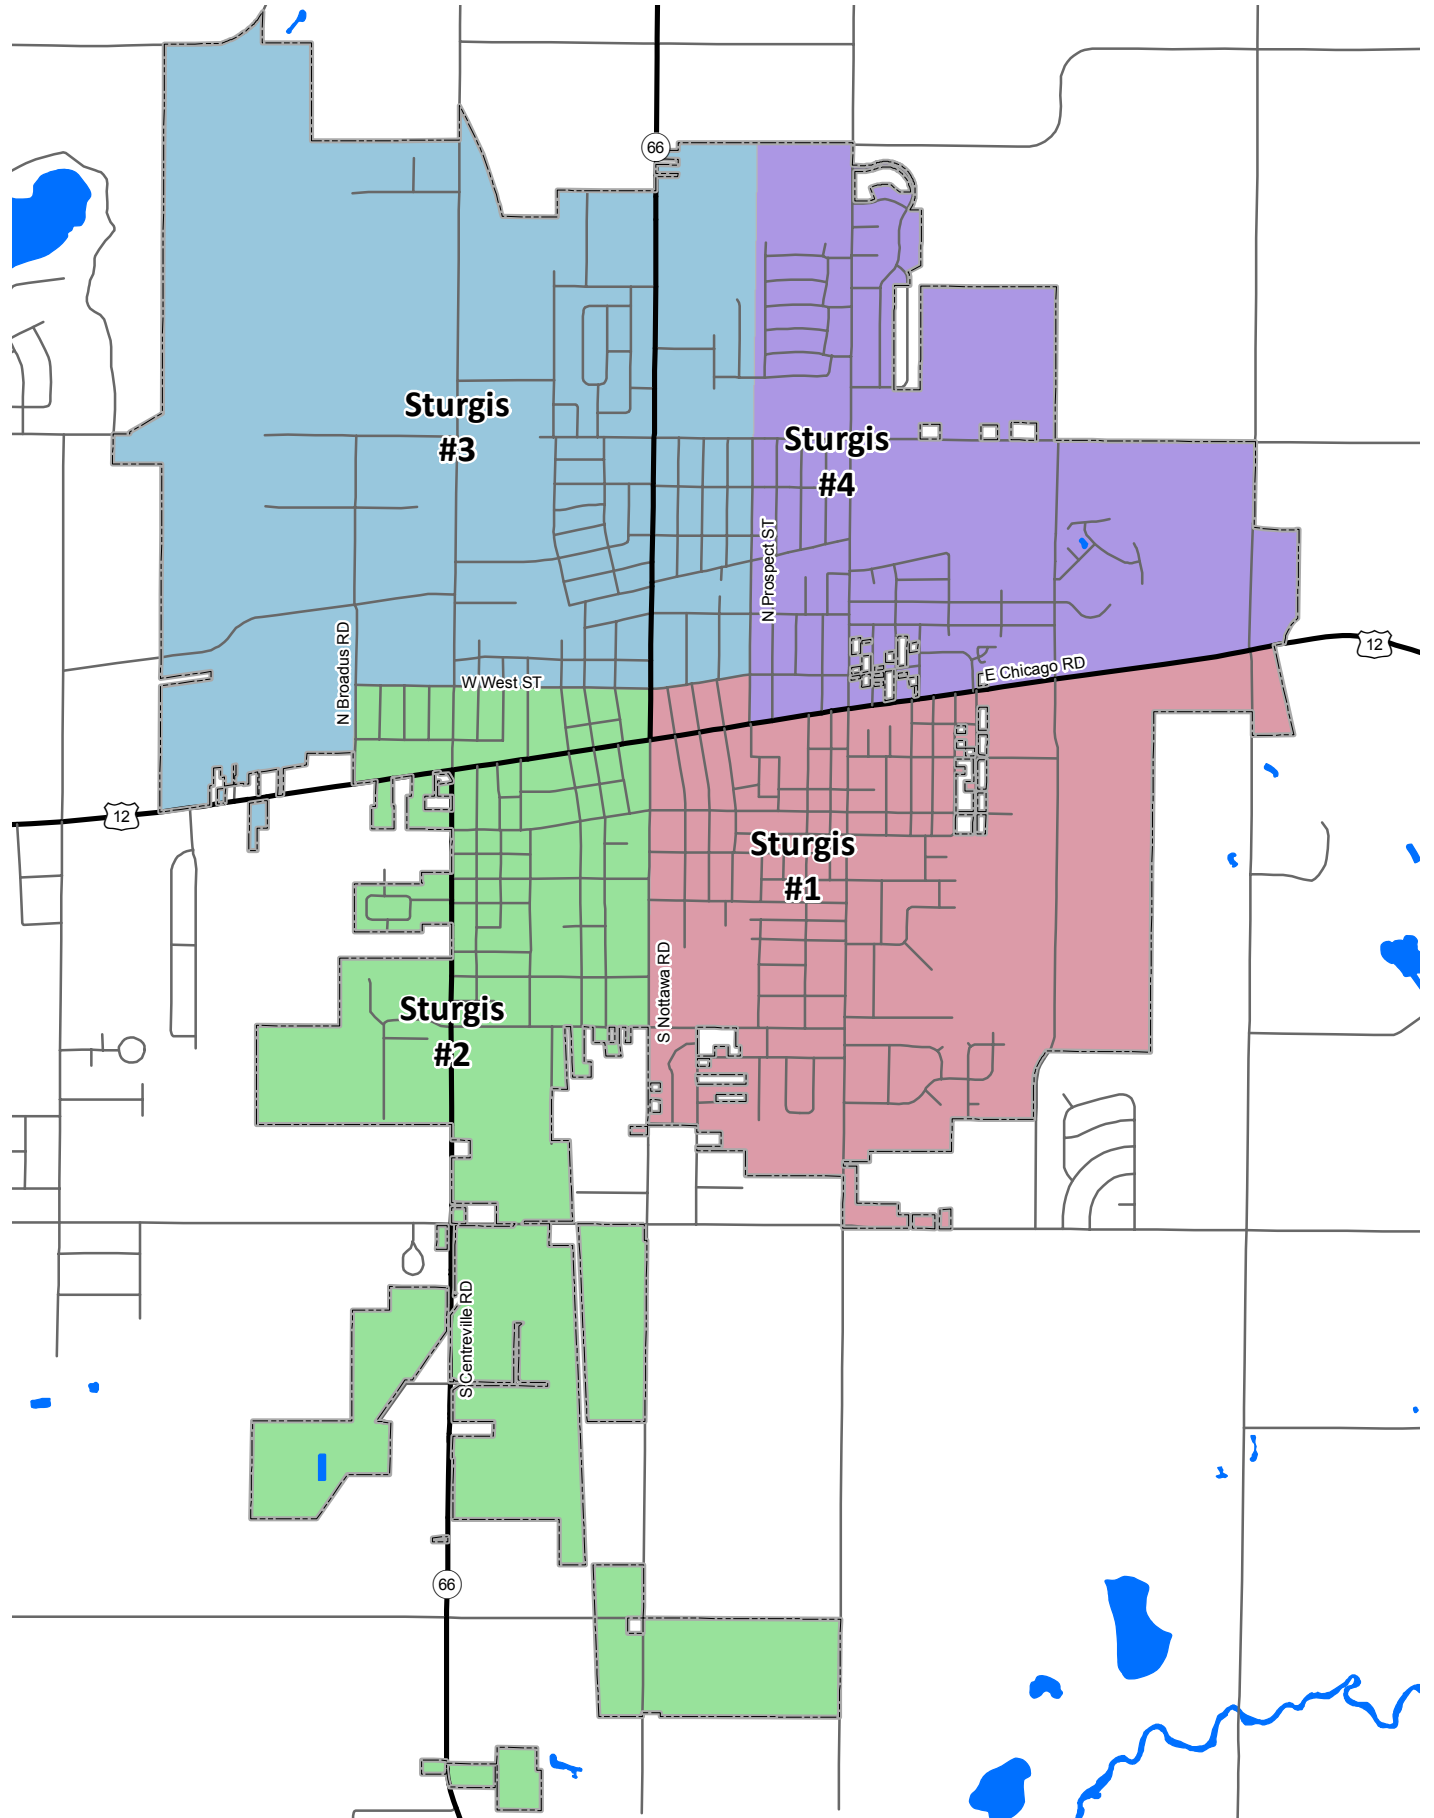

Voter Precincts Sturgis, Michigan

Produced By: St. Joseph County Land Resource Centre (269) 467-5576.
Geographic Information Systems Department
St. Joseph County assumes no responsibility for the content or usage of this map.