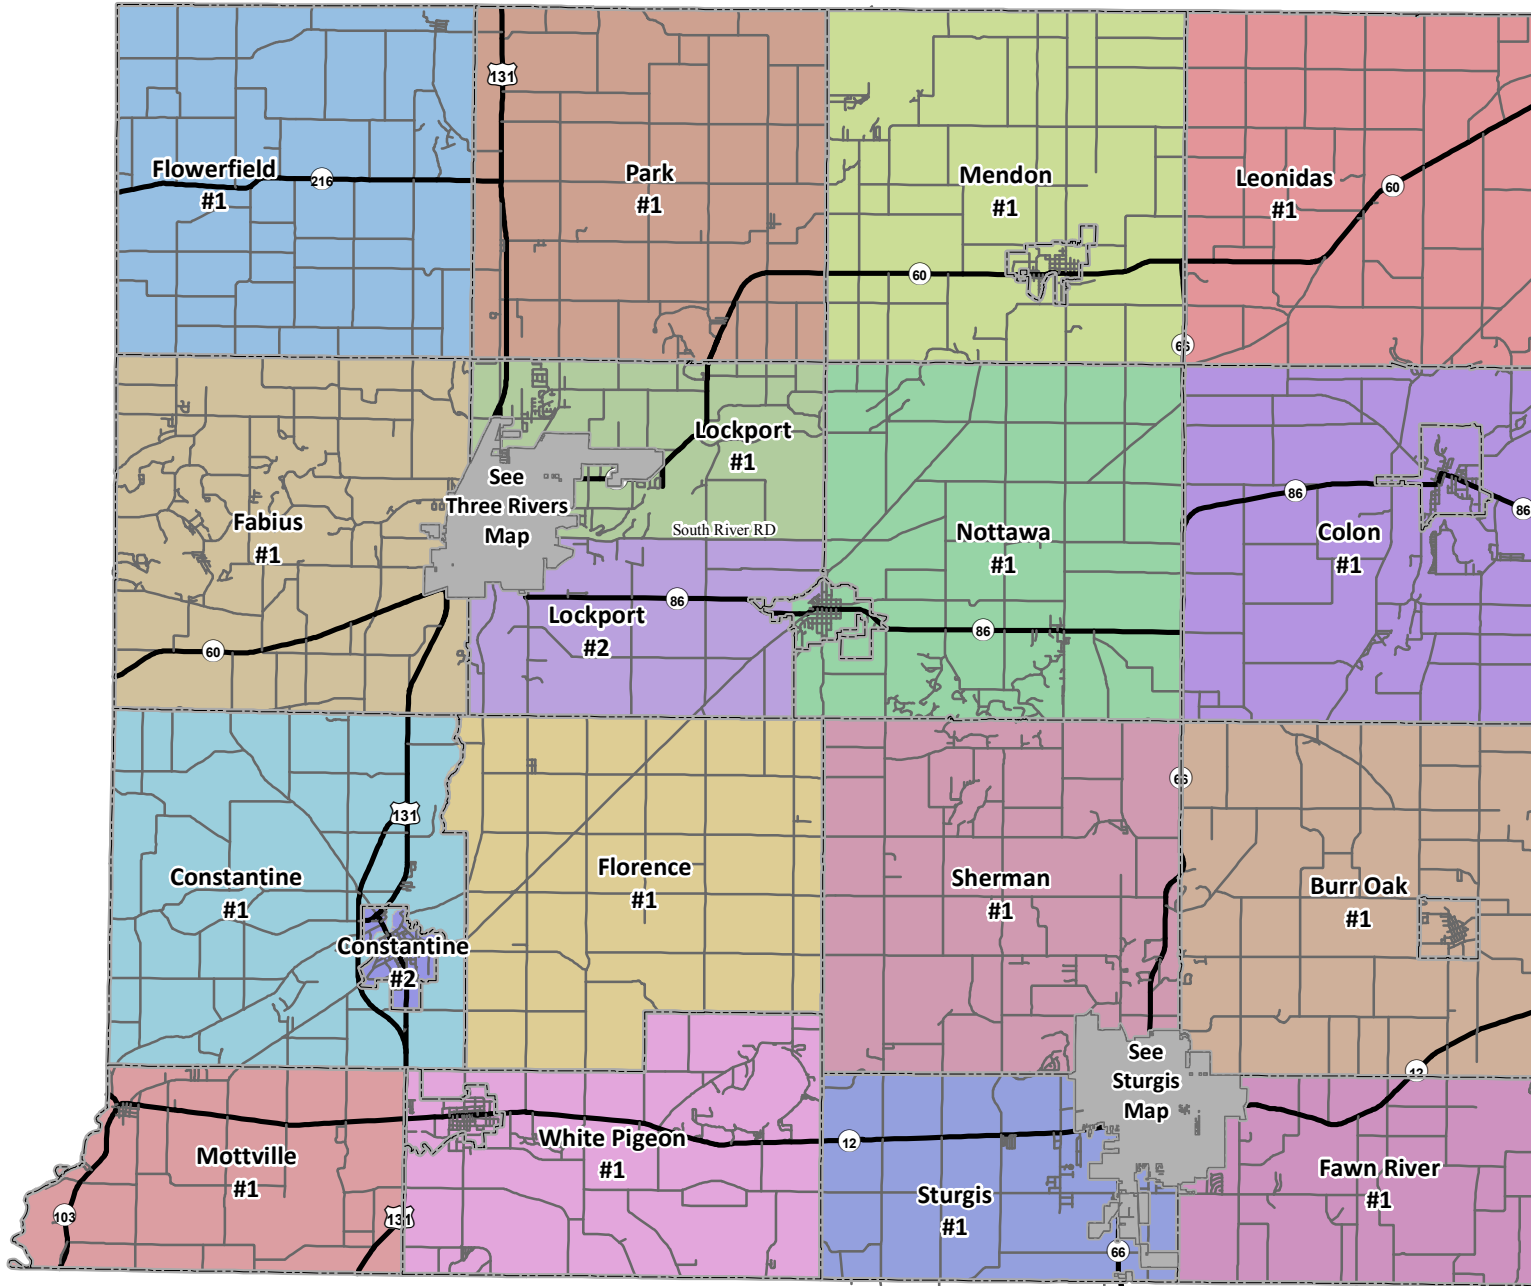

# Voter Precincts

## St Joseph County, Michigan

Produced By: St. Joseph County Land Resource Centre (269) 467-5576.

Geographic Information Systems Department

St. Joseph County assumes no responsibility for the content or usage of this map.