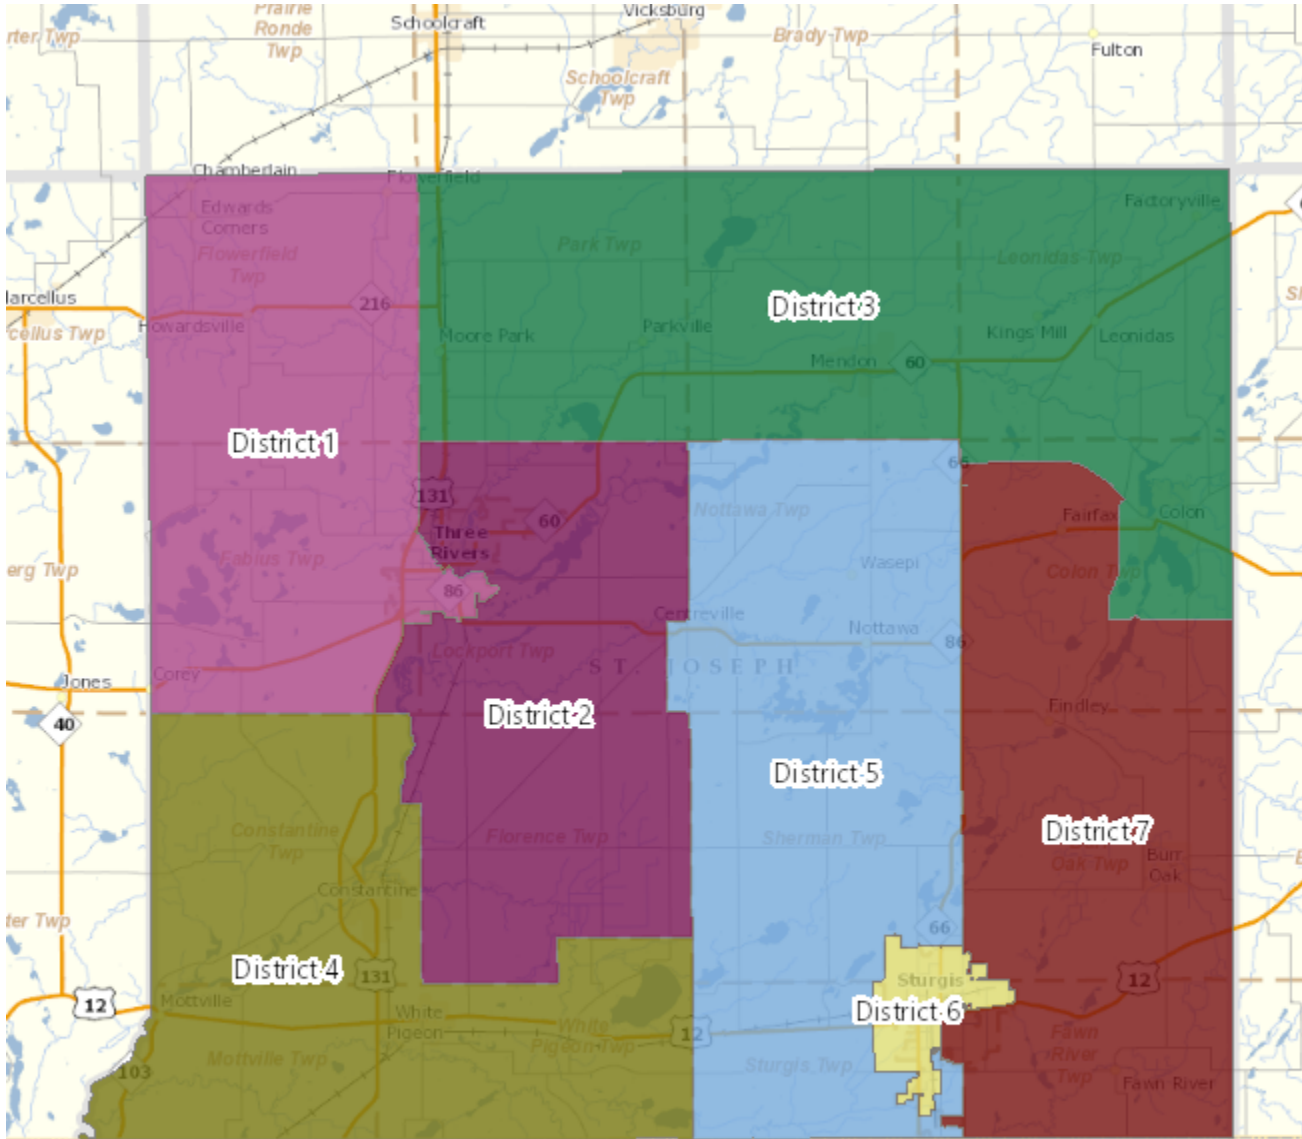

St. Joseph County Reapportionment Plan 2021

Section 3 – Maps

St. Joseph County District Map