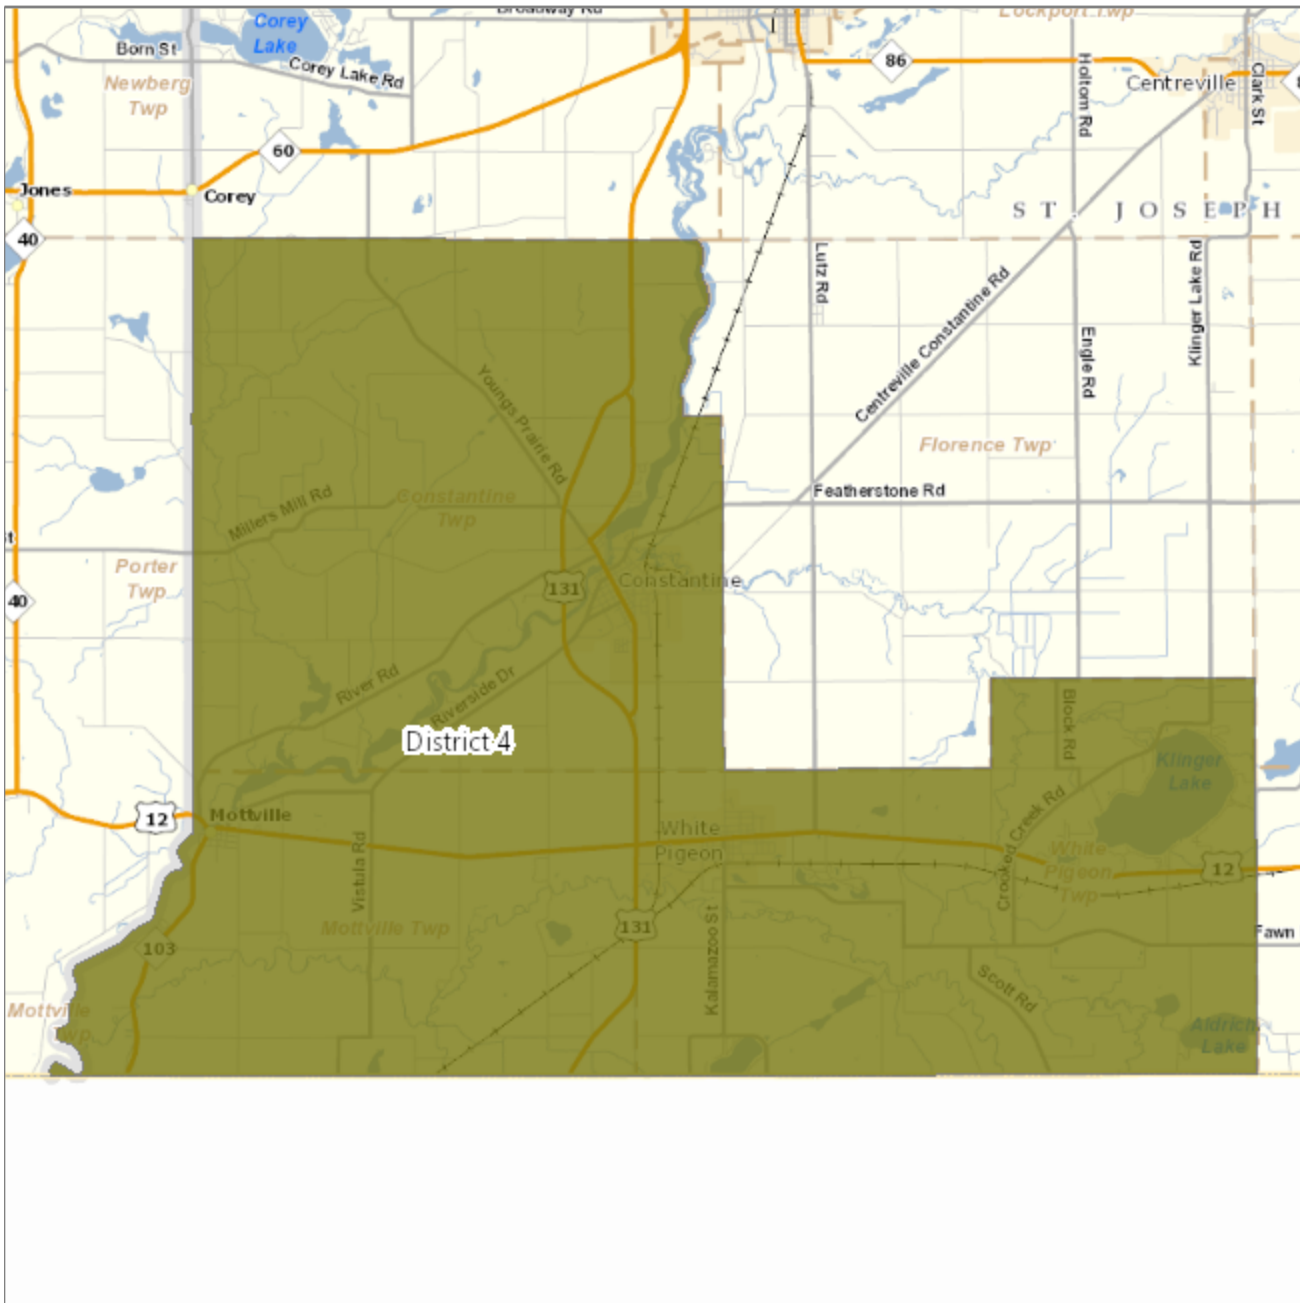

St. Joseph County Reapportionment Plan 2021

District 4 - population 9,243