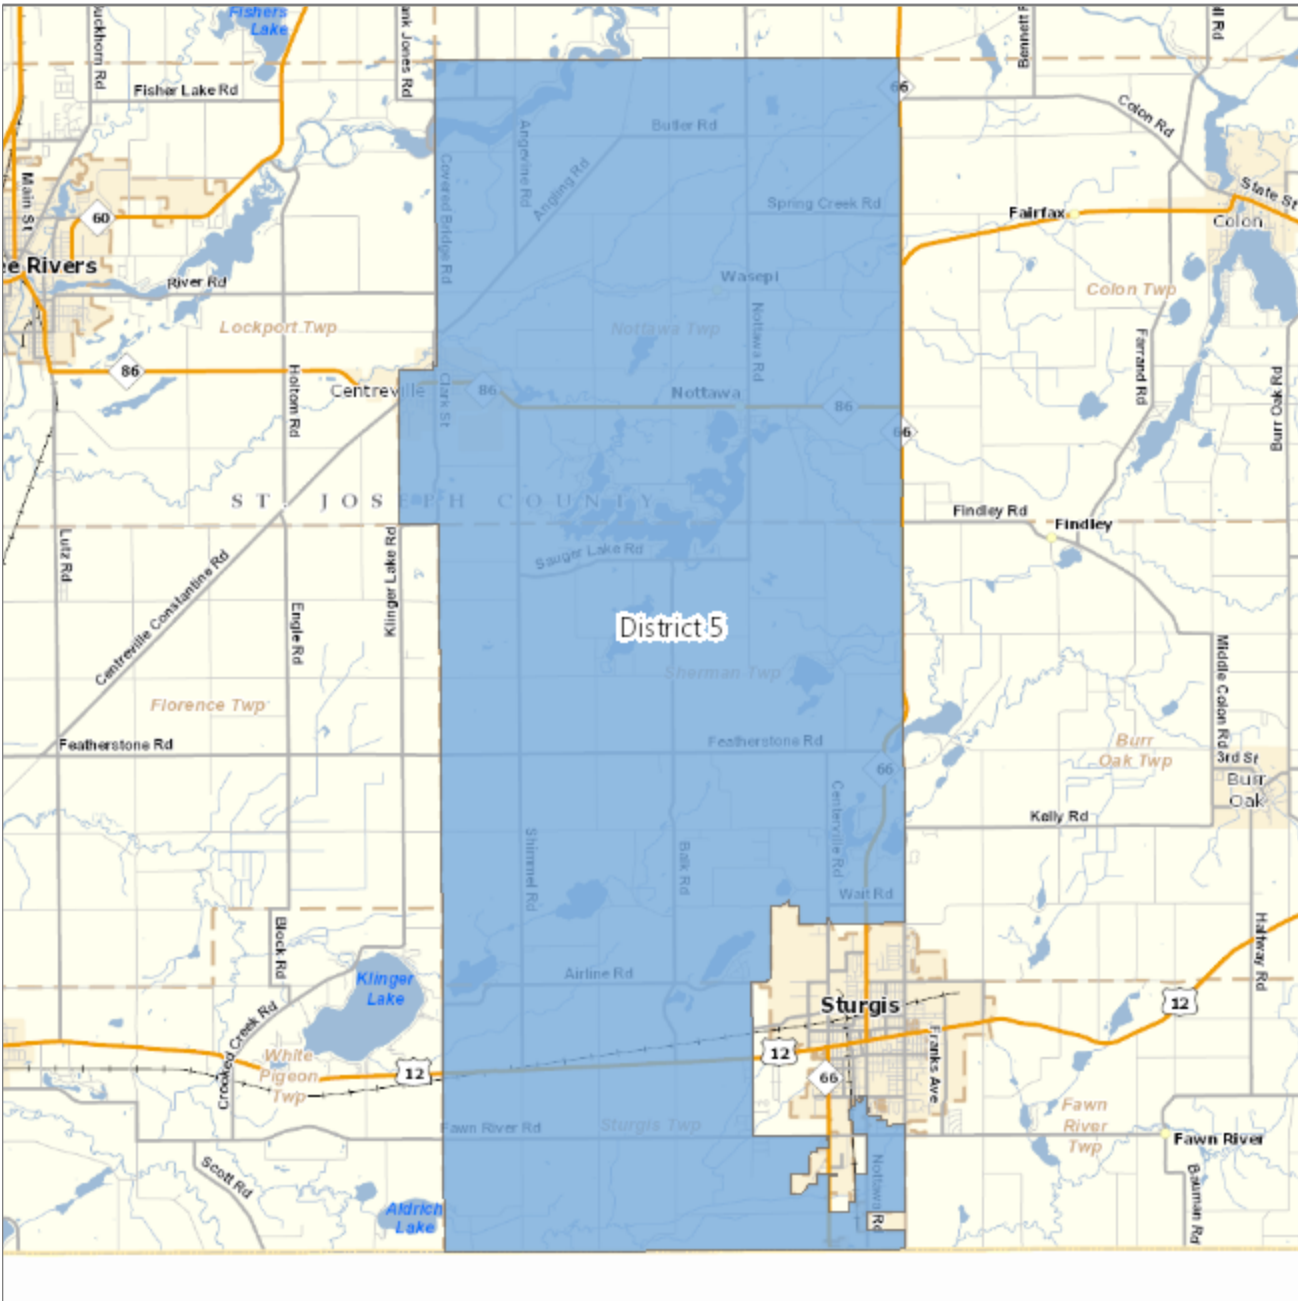

St. Joseph County Reapportionment Plan 2021

District 5 - population 8,736