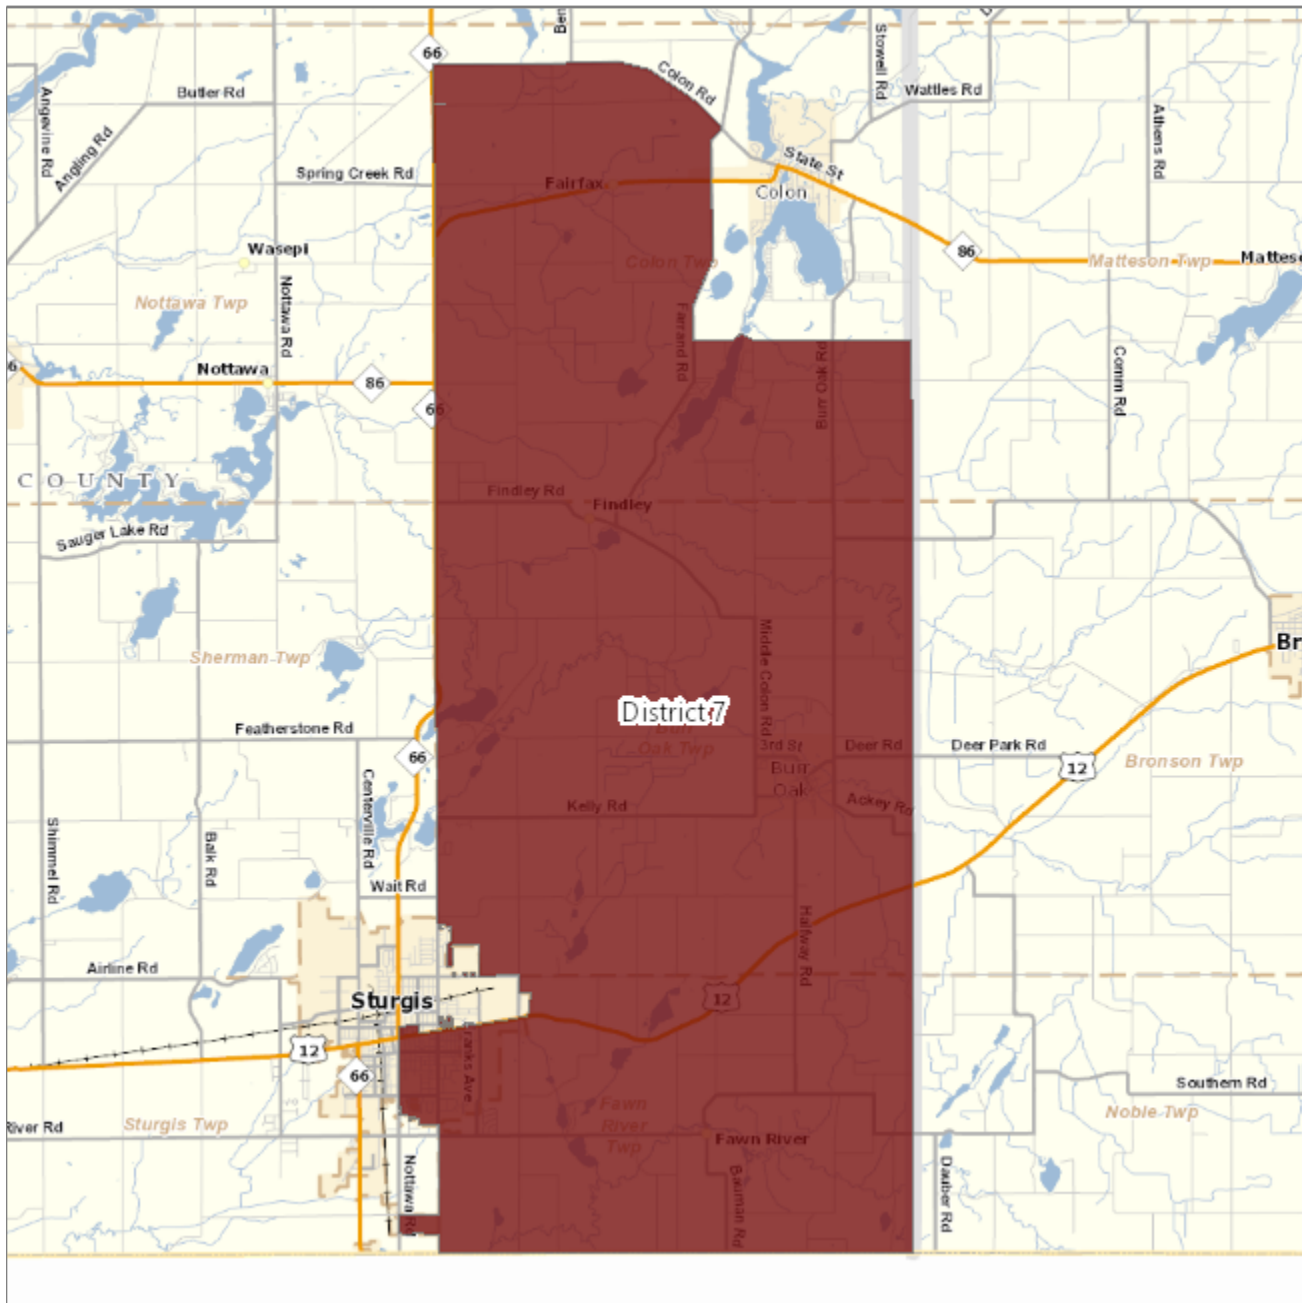

St. Joseph County Reapportionment Plan 2021

District 7 - population 8,469

Total population all districts: 60,939