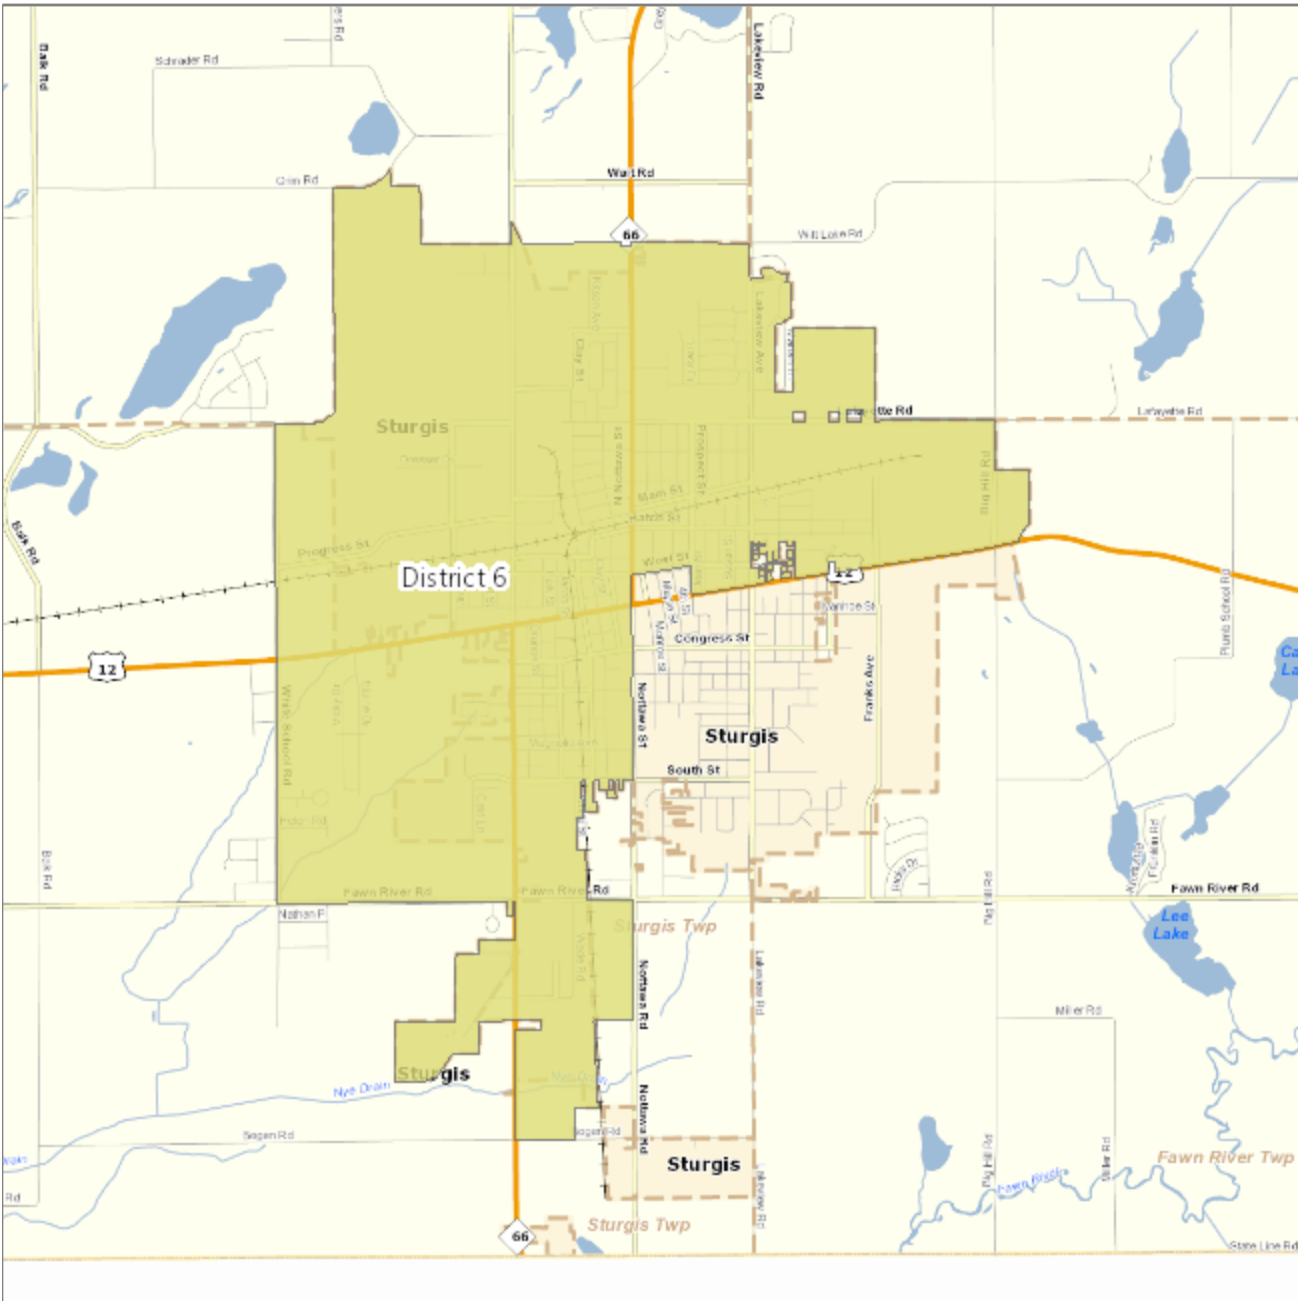

St. Joseph County Reapportionment Plan 2021

District 6 - population 8,432