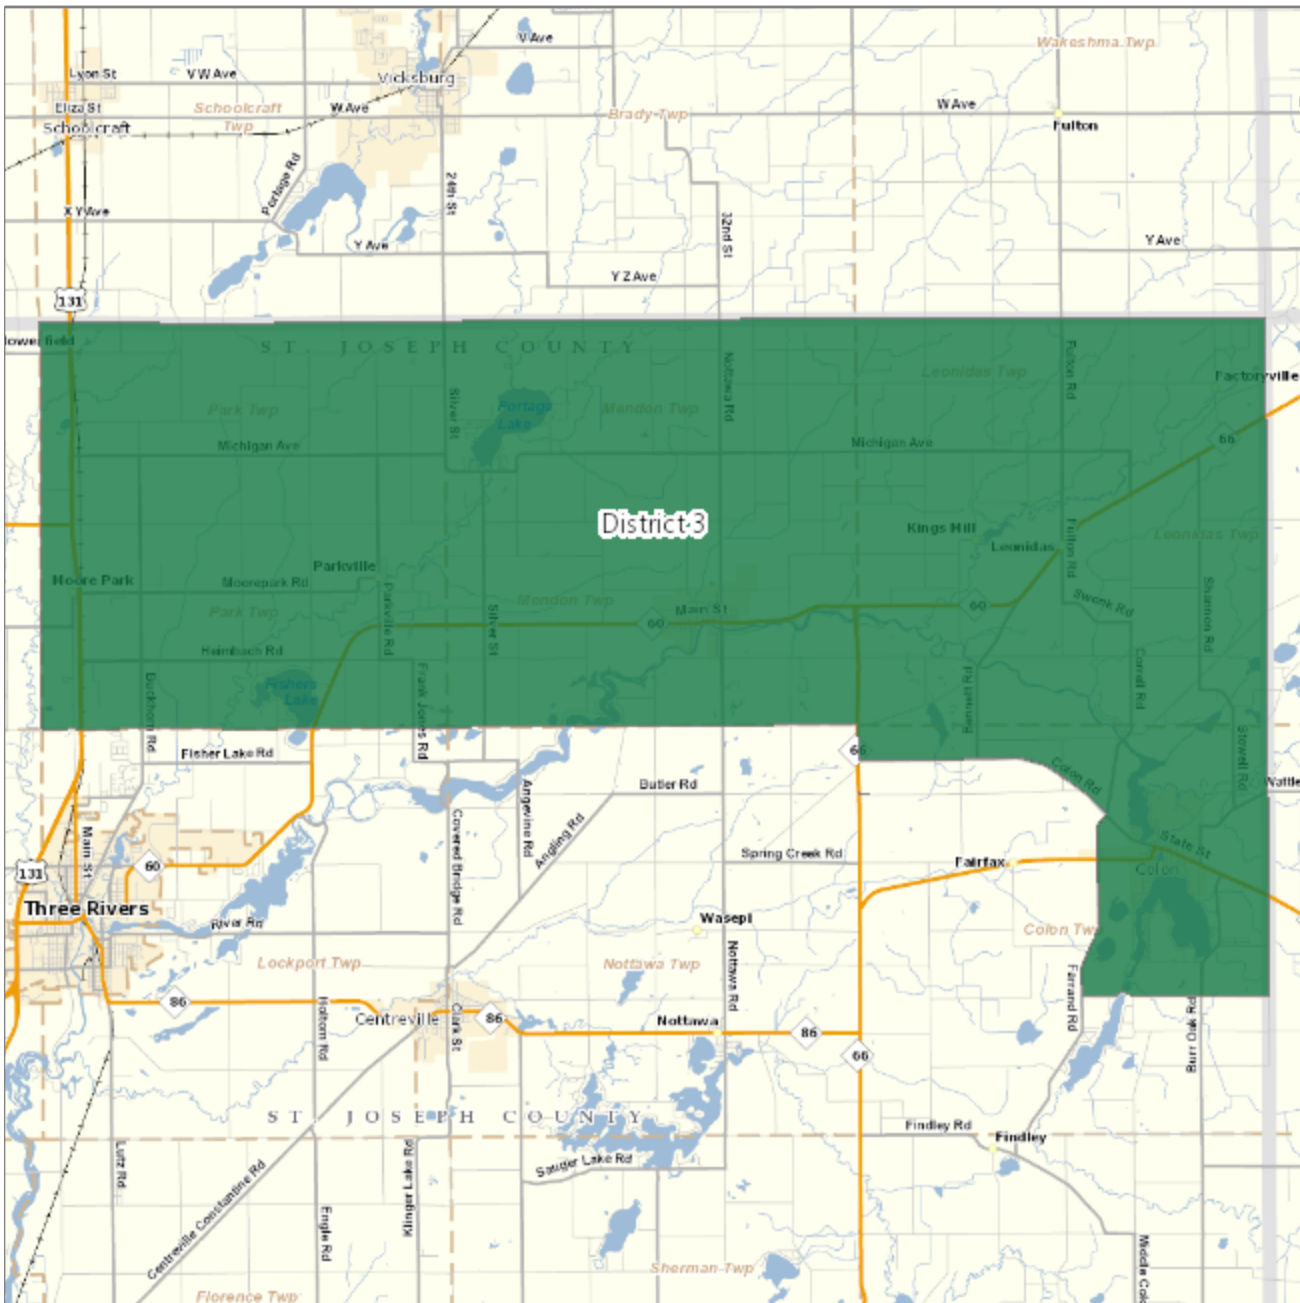

St. Joseph County Reapportionment Plan 2021

District 3 - population 8,306