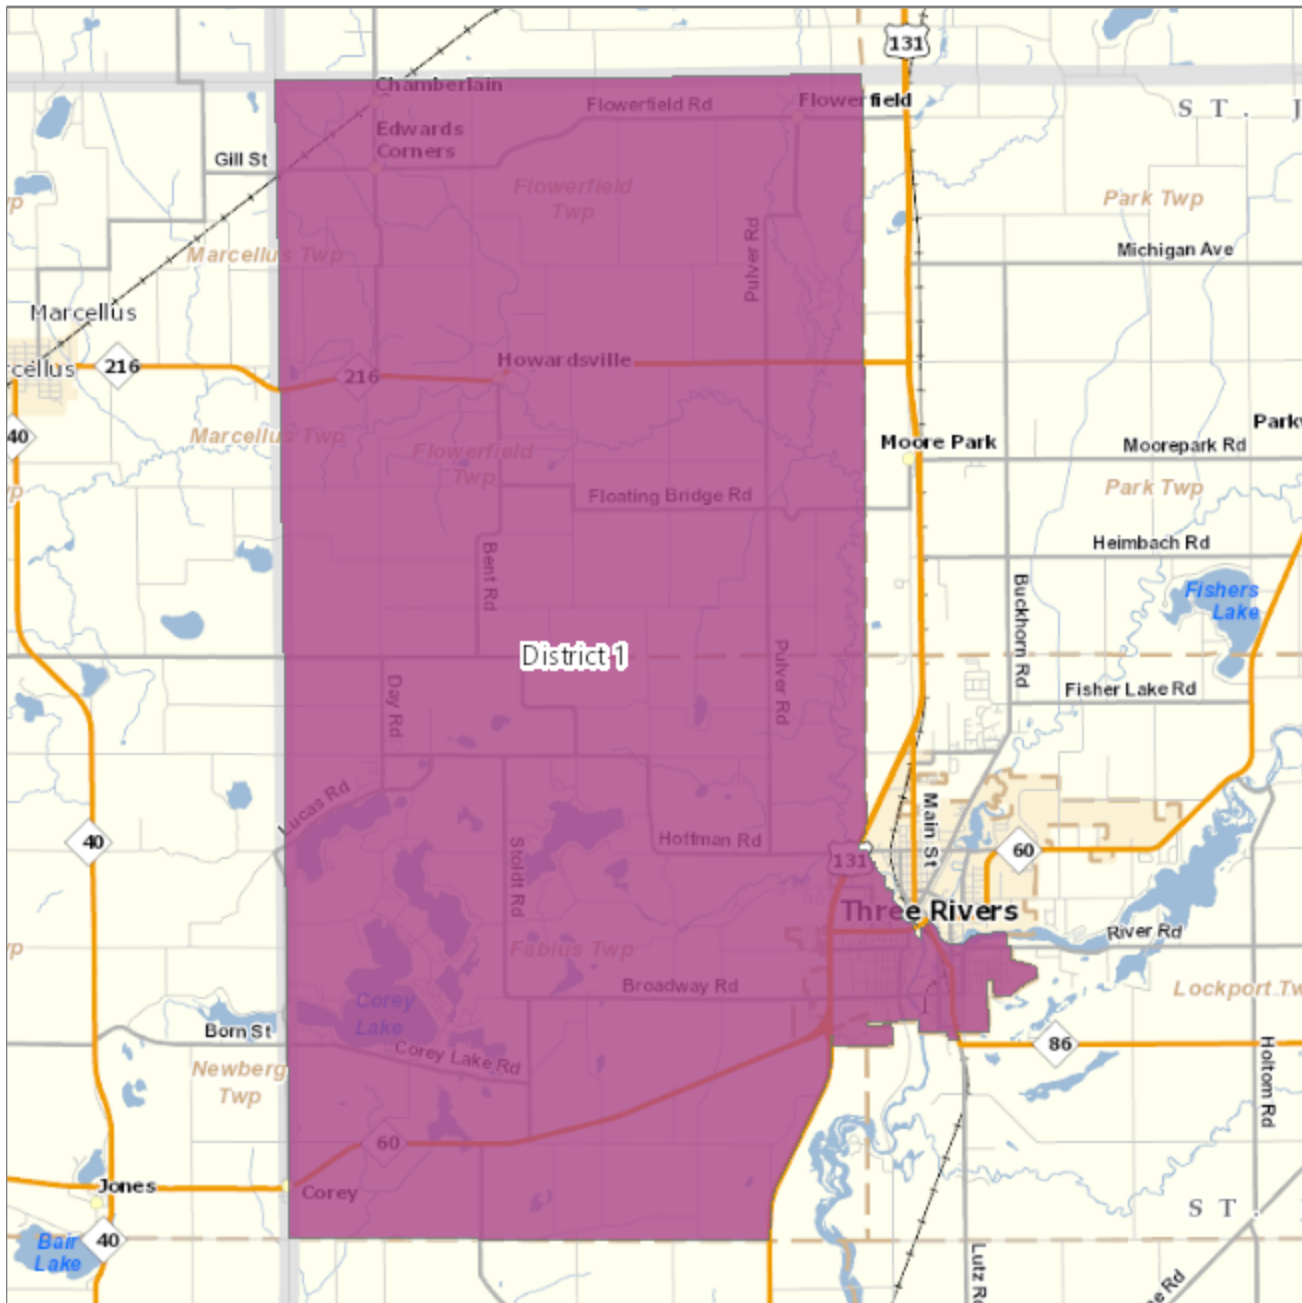

St. Joseph County Reapportionment Plan 2021

District 1 - population 9,333