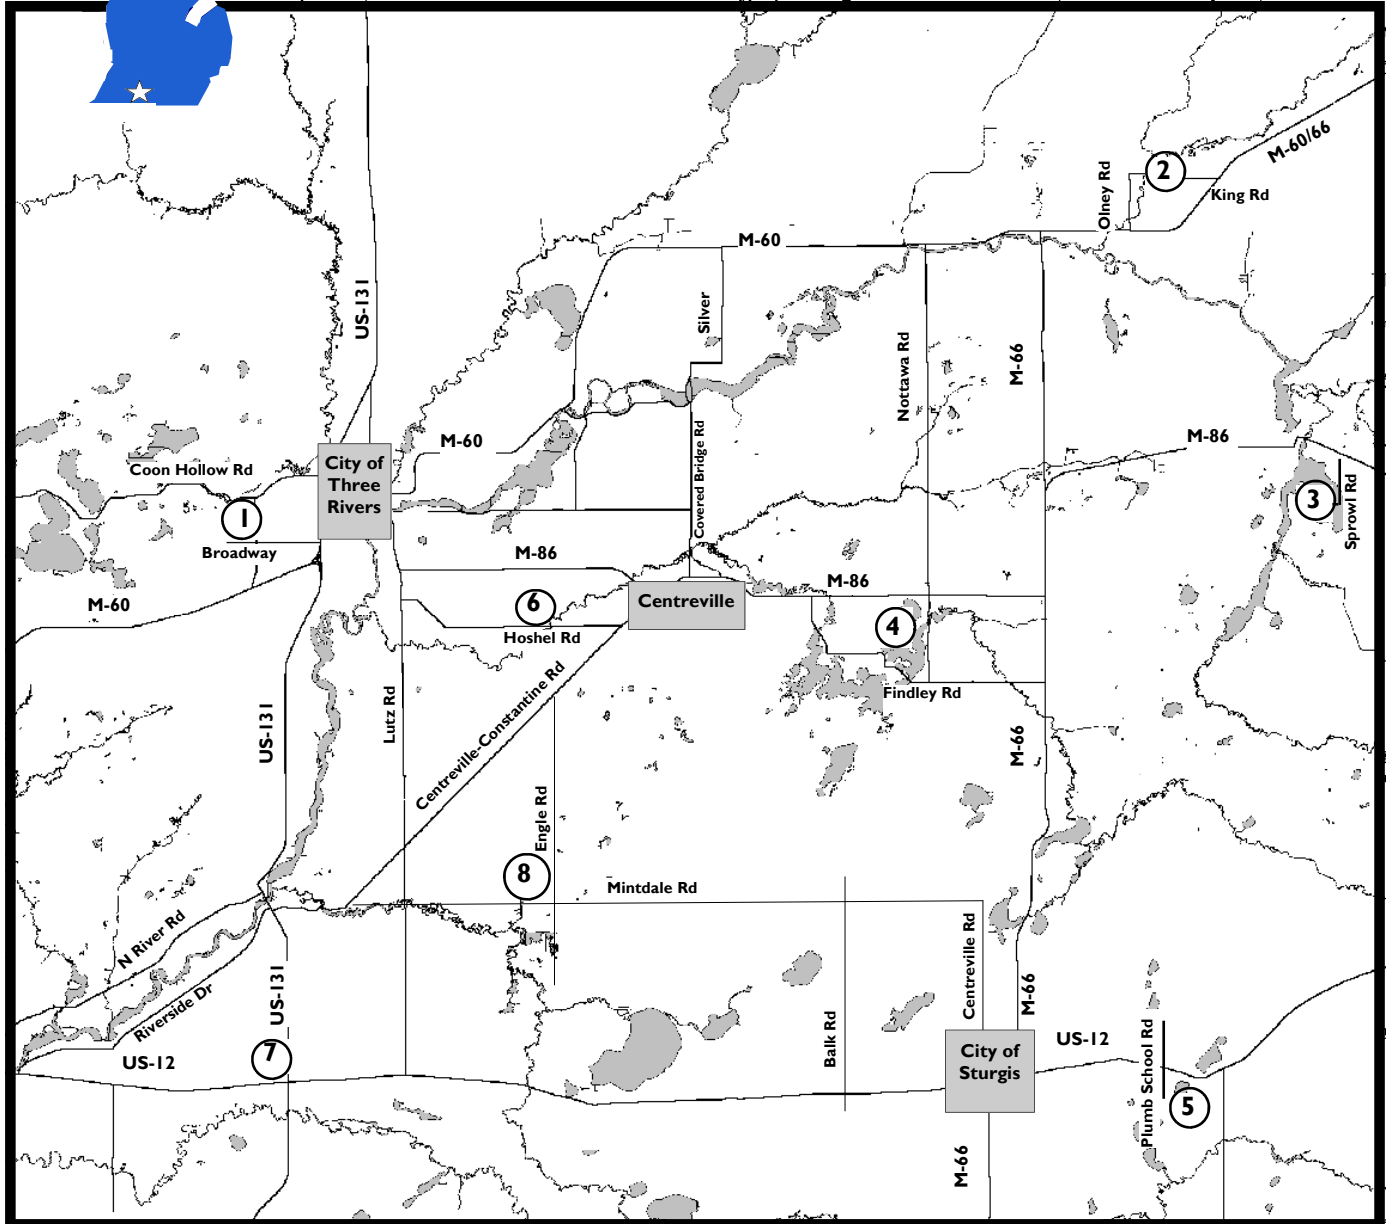

ST. JOSEPH COUNTY PARKS

- 1. Meyer Broadway Park
- 2. Rawson's King Mill Park
- 3. Palmer Lake Beach
(Managed by Colon Township)
- 4. Nottawa Park

- 5. Cade Lake County Park
- 6. Hoshel Canoe Park
- 7. Wabhememe Burial Site
- 8. Timm County Park