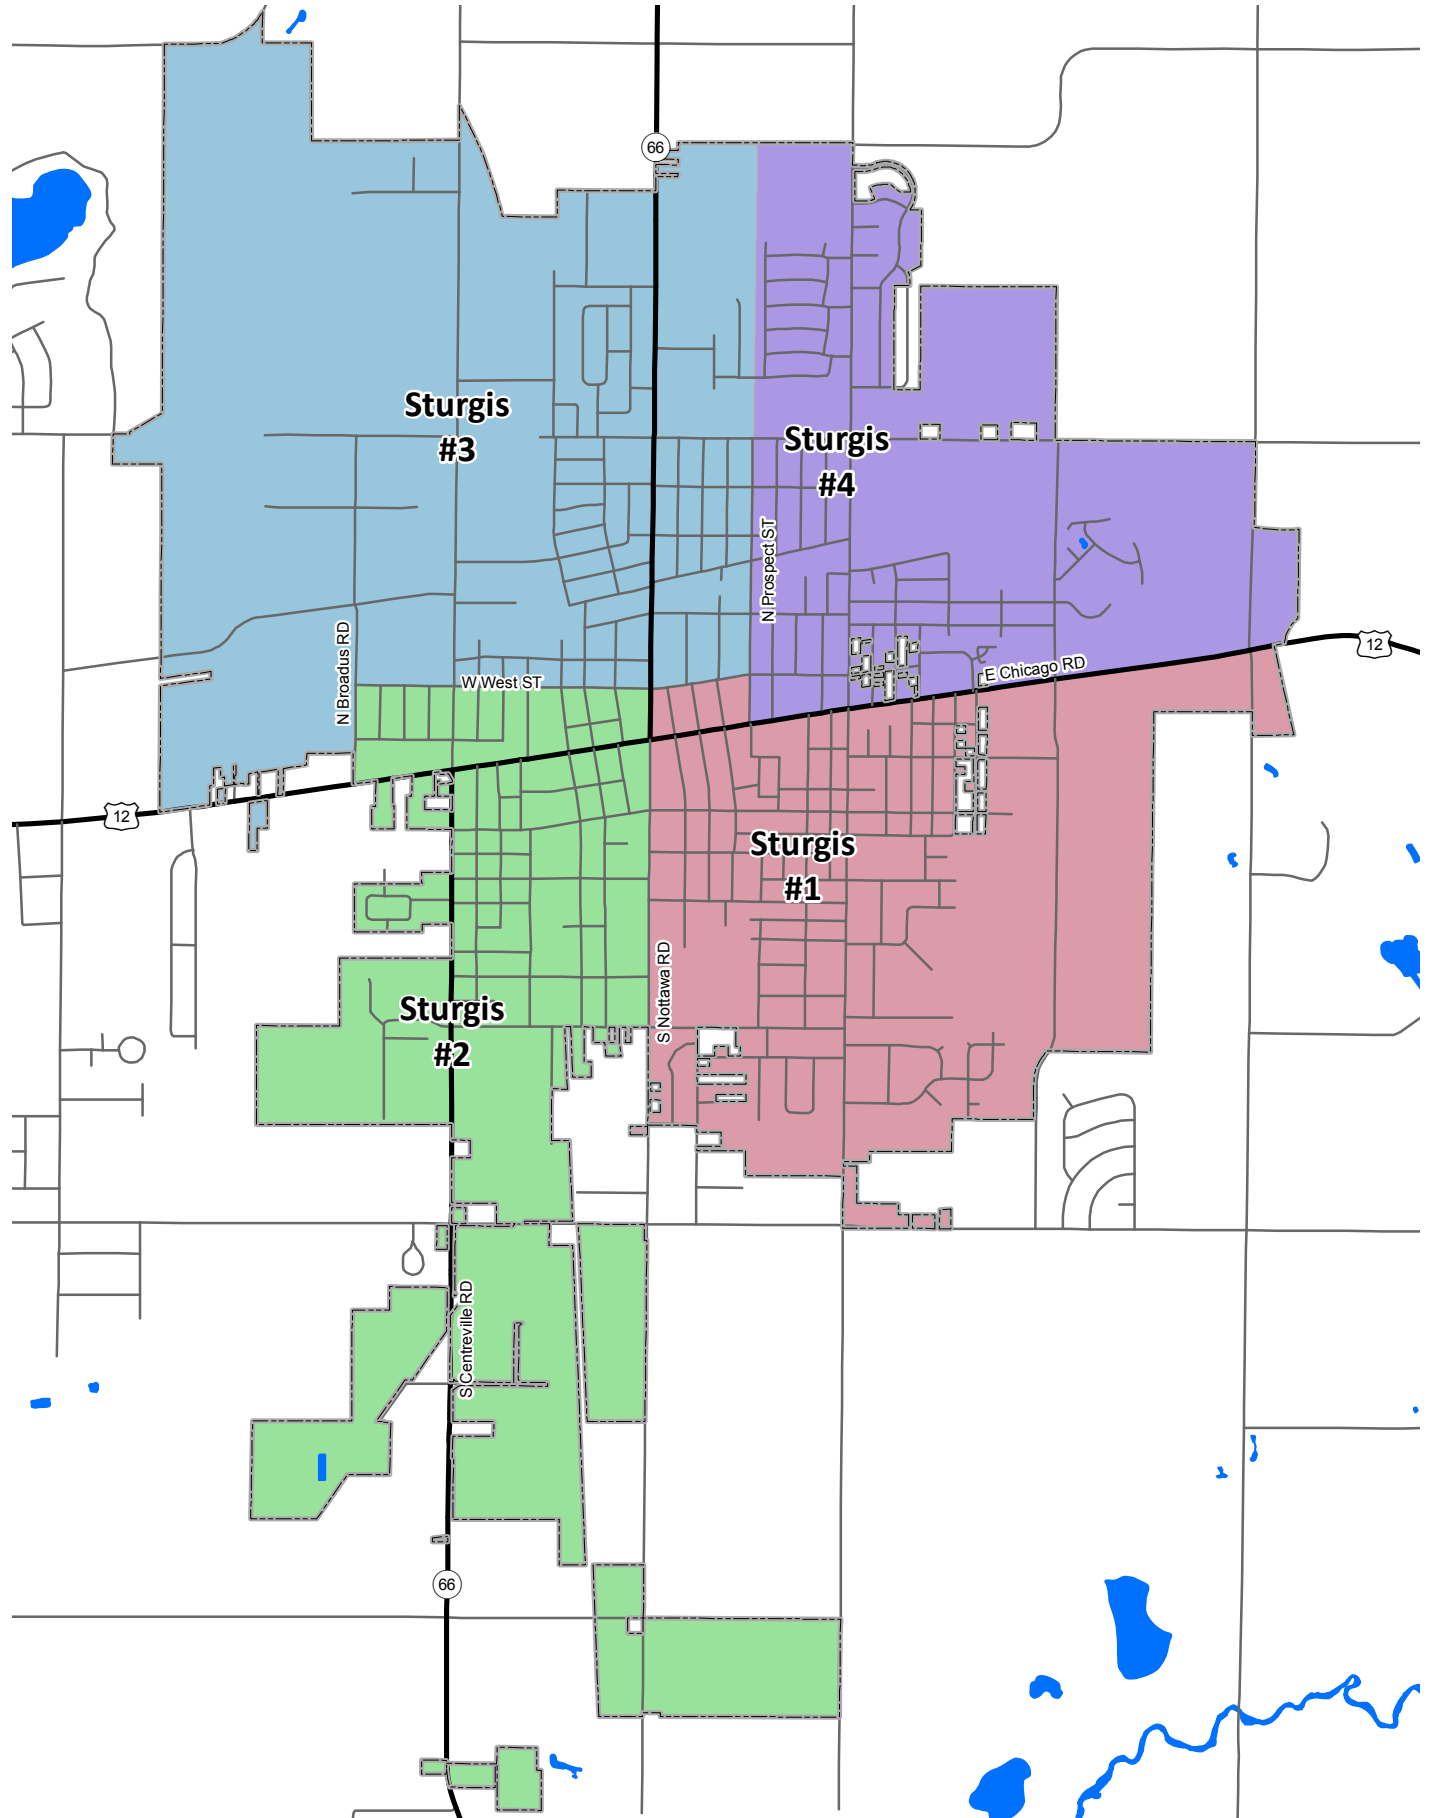

# Voter Precincts Sturgis, Michigan

Produced By: St. Joseph County Land Resource Centre (269) 467-5576.  
Geographic Information Systems Department  
St. Joseph County assumes no responsibility for the content or usage of this map.