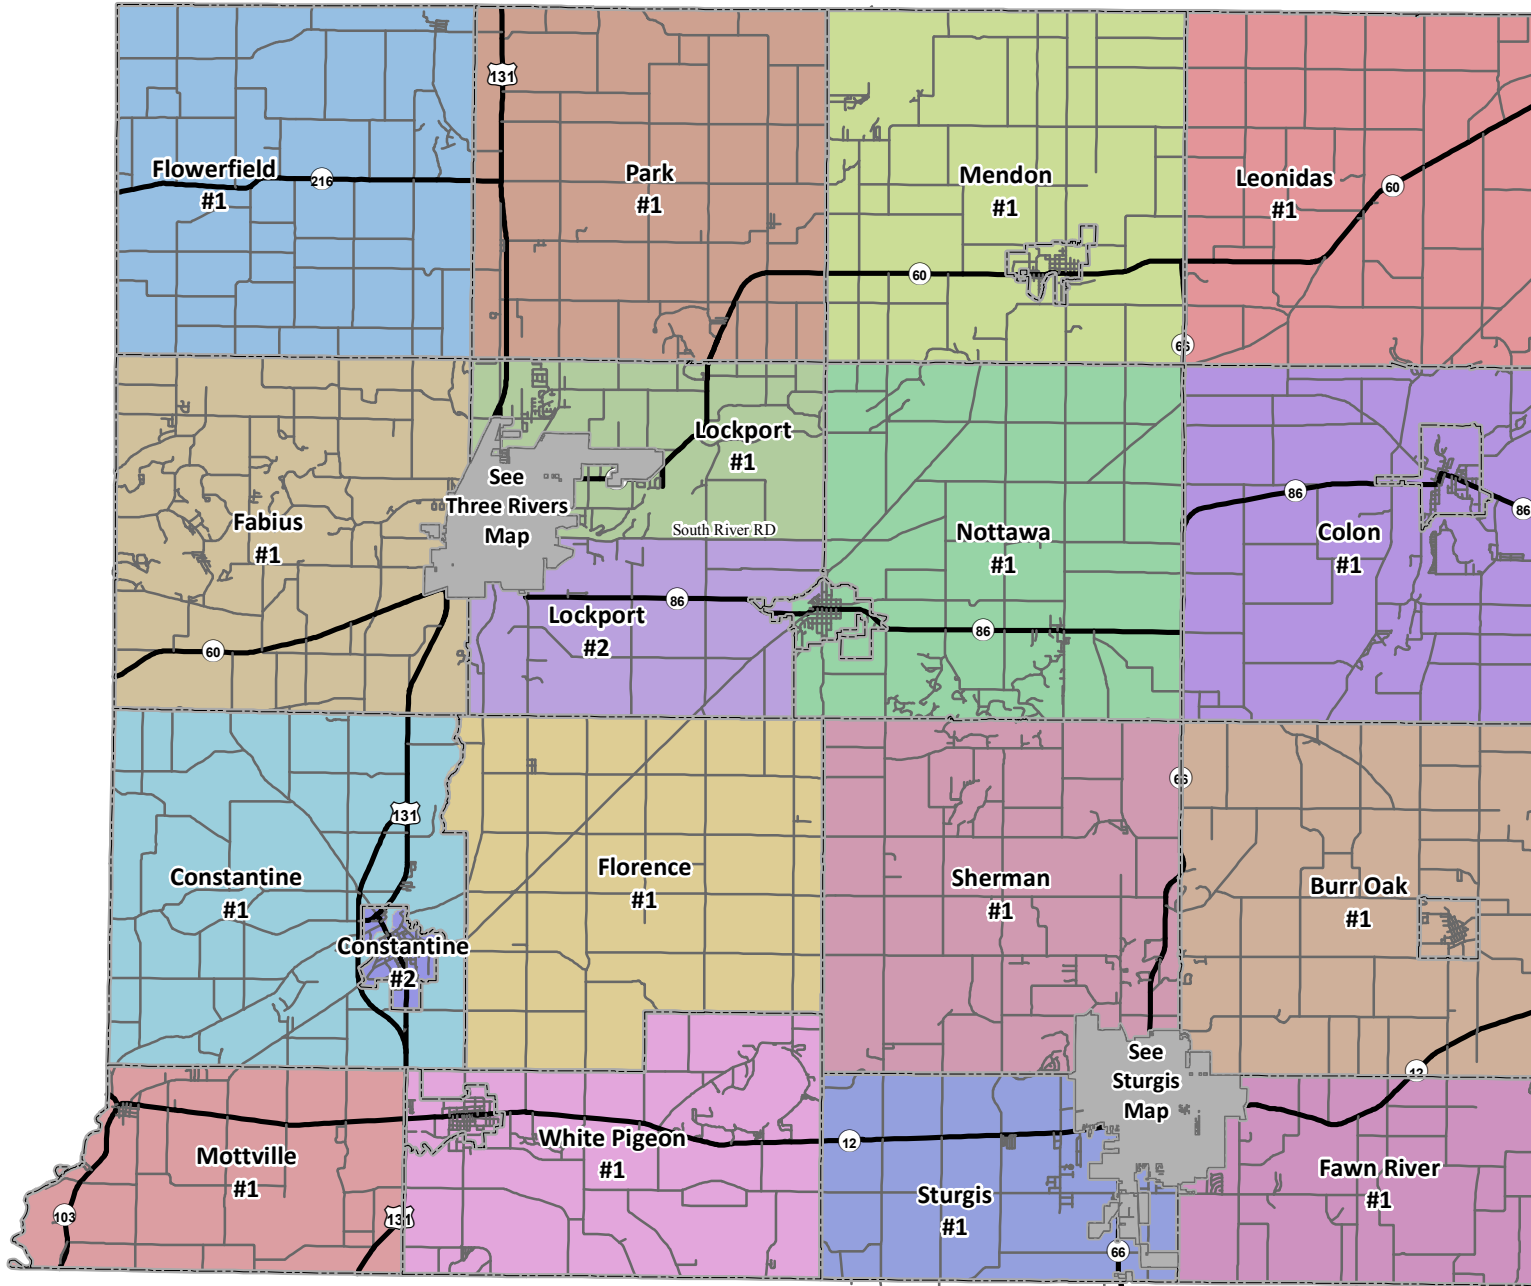

Voter Precincts

St Joseph County, Michigan

Produced By: St. Joseph County Land Resource Centre (269) 467-5576.

Geographic Information Systems Department

St. Joseph County assumes no responsibility for the content or usage of this map.